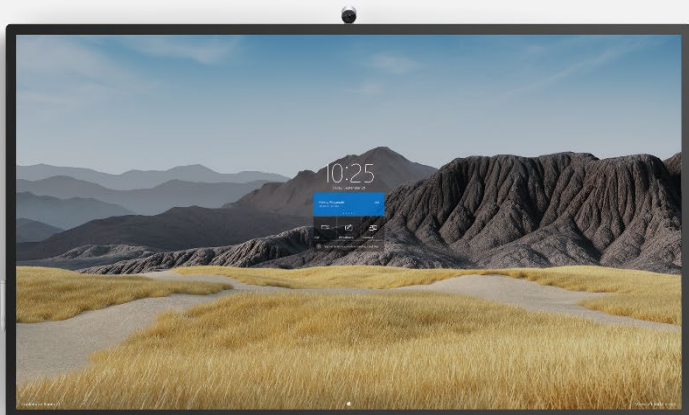

Microsoft Surface Hub 2S Family

Fact Sheet

September 2020

Surface Hub 2S 85" coming January 2021. Pre-release product shown; product and features subject to change and may vary by country/region. Products and features subject to regulatory certification/approval; actual sale and delivery is contingent on compliance with applicable requirements.

Enable teamwork anywhere with the Surface Hub 2S family of devices, a Microsoft Teams-certified meetings platform and modern collaborative canvas. Remote or in the same space, from an individual's office to the board room, Surface Hub 2S can bring people together wherever they work. Meet, move, and team without boundaries.